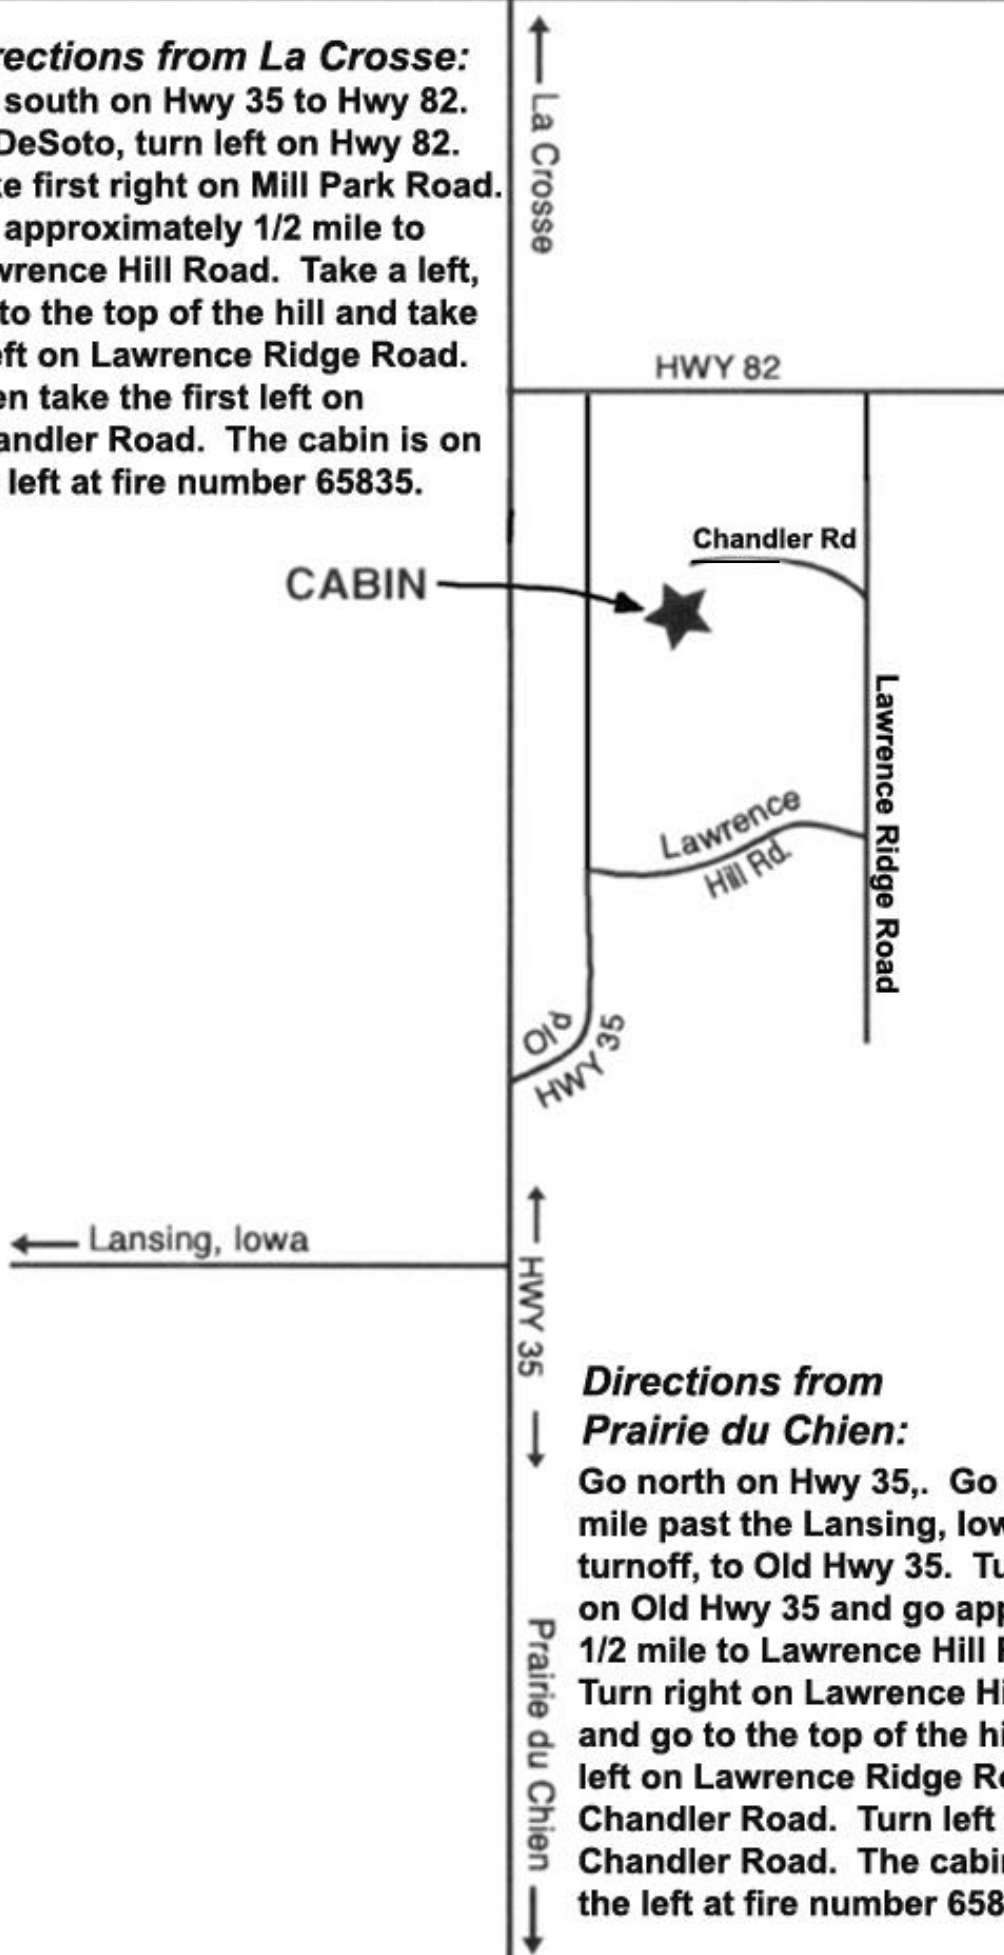

Directions from La Crosse:
Go south on Hwy 35 to Hwy 82. At DeSoto, turn left on Hwy 82. Take first right on Mill Park Road. Go approximately 1/2 mile to Lawrence Hill Road. Take a left, go to the top of the hill and take a left on Lawrence Ridge Road. Then take the first left on Chandler Road. The cabin is on the left at fire number 65835.

Directions from Prairie du Chien:
Go north on Hwy 35,. Go one mile past the Lansing, Iowa turnoff, to Old Hwy 35. Turn right on Old Hwy 35 and go approx. 1/2 mile to Lawrence Hill Road. Turn right on Lawrence Hill Road and go to the top of the hill. Turn left on Lawrence Ridge Road to Chandler Road. Turn left on Chandler Road. The cabin is on the left at fire number 65835.